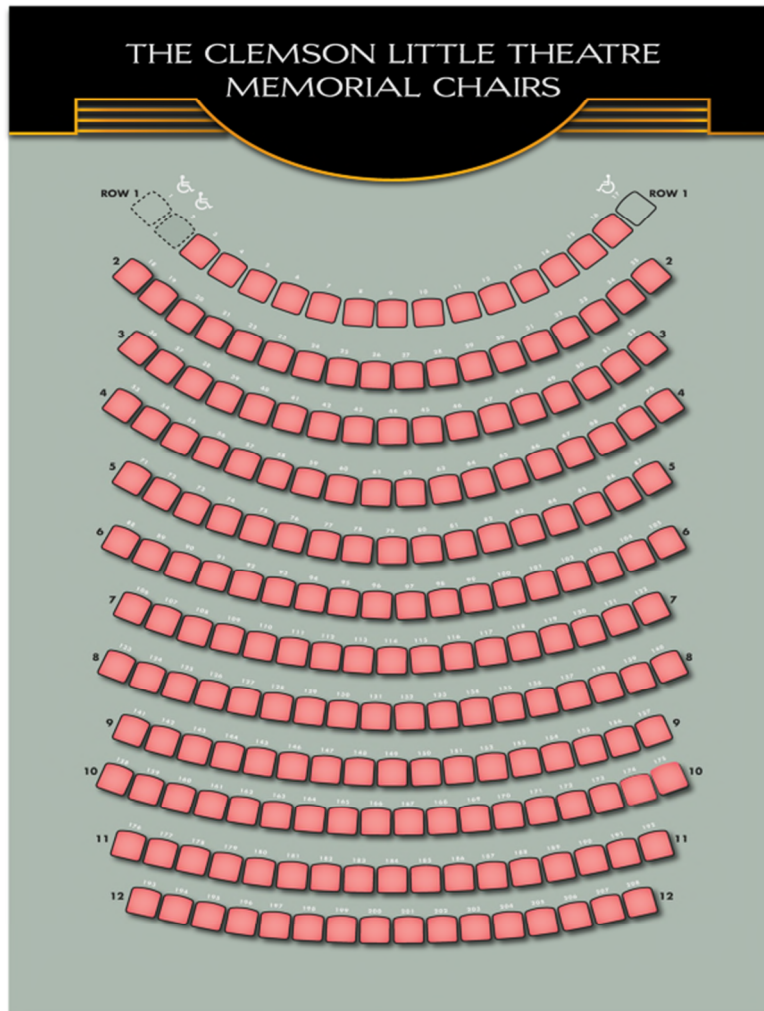

The Clemson Little Theatre Memorial Chairs

For your charitable gift of $300 to The Clemson Little Theatre (CLT), we will honor you or a loved one with an engraved brass plate permanently mounted on the back of one of our theatre chairs.

In addition, your chair and the plate's inscription will be displayed on a new, framed chart of the theatre chairs located in the lobby of CLT. Since CLT is a not-for-profit organization, which is dependent upon your charitable donations, your gift of $300 is tax deductible. Limited chairs remain. To reserve a memorial chair, please contact the office manager, Linda Lavold at 864-646-8100, weekdays between 8:30 AM and noon.